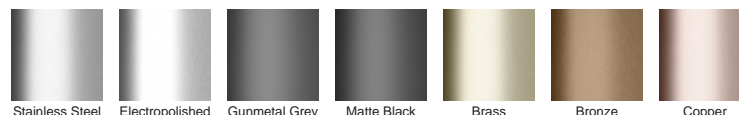

Please note that our TR grates have a non finished finish.

Please be aware that depending on the installation environment, for a pool installation or close to a surf beach, you may need to have your stainless steel grates electropolished.

**Code** 100TRi20MTL

**Range** 100

**Grate Style** TR

**Category** Made-to-Length

**Channel Material** Stainless Steel

**Steel Grade** 316

### STORMTECH COLOUR FINISHES

Electroplate finishes subject to natural variation with time and local environment. Factors such as pools/surf beaches may require electropolishing. Contact us for suitability.