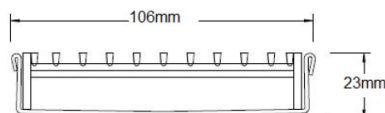

Grates longer than 1500mm supplied in sections. Tile Inserts longer than 1200mm supplied in sections. Channels over 3000mm supplied in sections with joiner. +/-2mm tolerance on dimensions.

PRODUCT APPLICATIONS

Bathroom Drainage	Hospitality Drainage
Aged / Health Care Drainage	Paved Area Drainage
Balcony Drainage	Shower Drainage
Commercial Drainage	Multi-Residential Drainage
Courtyard / Patio Drainage	Special Needs Drainage
Pool and Spa Area Drainage	Threshold Drainage

Copyright © Stormtech Pty Ltd. Patent 733361. Drawings not to scale, please use dimensions shown. Downloaded 16/04/2026 (please check for updates)

Visit stormtech.com.au
for tools + inspiration.

Phone **1300 653 403**

Email info@stormtech.com.au