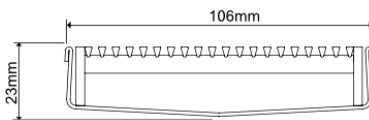

## Linear Drain

The 100AR is the original premium architectural grate featuring a 2mm wire/2.5mm gap.

Manufactured from 316 marine grade stainless steel this drainage is made to specified length with specified outlet position

**Grate Style** AR

**Category** Made-to-Length

**Channel Material** Stainless Steel

**Steel Grade** 316

**Made to Length minimum order charge of 800mm applies**

### SPECIFICATIONS + DIMENSIONS

<b>Channel Width</b>	106mm
<b>Channel Depth</b>	23mm
<b>Length(s)</b>	As Required
<b>Outlet Size</b>	DN40, DN50, DN65, DN80, DN100

Grates longer than 1500mm supplied in sections. Tile Inserts longer than 1200mm supplied in sections. Channels over 3000mm supplied in sections with joiner. +/-2mm tolerance on dimensions.