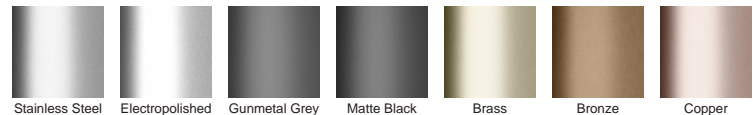

## Linear Drain

The 100AR is the original premium architectural grate featuring a 2mm wire/2.5mm gap.

Manufactured from 316 marine grade stainless steel this drainage is made to specified length with specified outlet position

**Grate Style** AR

**Category** Made-to-Length

**Channel Material** Stainless Steel

**Steel Grade** 316

**Made to Length minimum order charge of 800mm applies**

### STORMTECH COLOUR FINISHES

Electroplate finishes subject to natural variation with time and local environment. Factors such as pools/surf beaches may require electropolishing. Contact us for suitability.