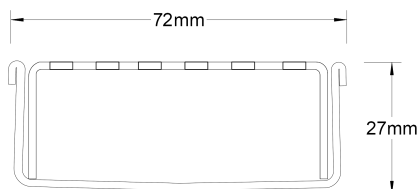

Stormtech Modular Kits are supplied with grate and oversized channel to be cut down on site. One piece channel comes with pre punched spigot with outlet extender (kits up to 2000mm long). Oversized channel enables choice of outlet positions: centre, end or wherever preferred. Kits over 2000mm long and kits requiring multiple outlets are supplied with outlet on joiner plate. All kits are supplied with 2x clip-on end caps.

**Refer to AS3500 for outlet pipe sizes specific to your installation. (Grate/Channel Lengths Provided) 900mm/...**

**Code** 65PSi25

**Range** 65

**Grate Style** PS

**Category** Modular Kits

**Channel Material** Stainless Steel

**Steel Grade** 316

Grates longer than 1500mm supplied in sections. Tile Inserts longer than 1200mm supplied in sections. Channels over 3000mm supplied in sections with joiner. +/-2mm tolerance on dimensions.

### SPECIFICATIONS + DIMENSIONS

<b>Channel Width</b>	72mm
<b>Channel Depth</b>	27mm
<b>Length(s)</b>	900mm 1000mm 1200mm 1500mm 1800mm 1900mm 2000mm
<b>Outlet Size</b>	DN50