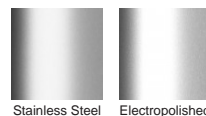

**Steel Grade** 316

Grates longer than 1500mm supplied in sections. Tile Inserts longer than 1200mm supplied in sections. Channels over 3000mm supplied in sections with joiner. +/-2mm tolerance on dimensions.

### STORMTECH COLOUR FINISHES

Electroplate finishes subject to natural variation with time and local environment. Factors such as pools/surf beaches may require electropolishing. Contact us for suitability.