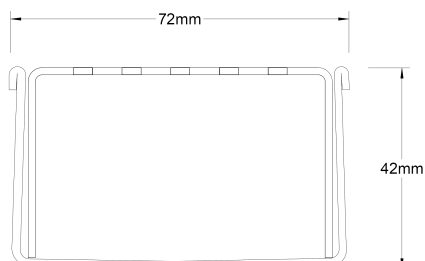

Refer to AS3500 for outlet pipe sizes specific to your installation. (Grate/Channel Lengths Provided) 900mm/1500mm, 1000mm/1500mm, 1200mm/1800mm,...

**Code** 65PSi40

**Range** 65

**Grate Style** PS

**Category** Modular Kits

**Channel Material** Stainless Steel

**Steel Grade** 316

Grates longer than 1500mm supplied in sections. Tile Inserts longer than 1200mm supplied in sections. Channels over 3000mm supplied in sections with joiner. +/-2mm tolerance on dimensions.

### SPECIFICATIONS + DIMENSIONS

<b>Channel Width</b>	72mm
<b>Channel Depth</b>	42mm
<b>Length(s)</b>	900mm 1000mm 1200mm 1500mm 1800mm 1900mm 2000mm
<b>Outlet Size</b>	DN50