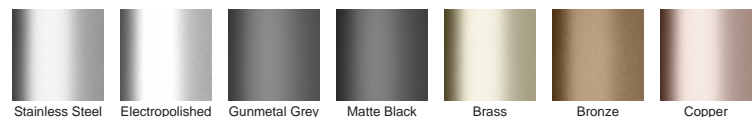

Please note that our TR grates have a non finished finish.

Please be aware that depending on the installation environment, for a pool installation or close to a surf beach, you may need to have your stainless steel grates electropolished.

**Code** 100TRi40MTL

**Range** 100

**Grate Style** TR

**Category** Made-to-Length

**Channel Material** Stainless Steel

**Steel Grade** 316

### STORMTECH COLOUR FINISHES

Electroplate finishes subject to natural variation with time and local environment. Factors such as pools/surf beaches may require electropolishing. Contact us for suitability.