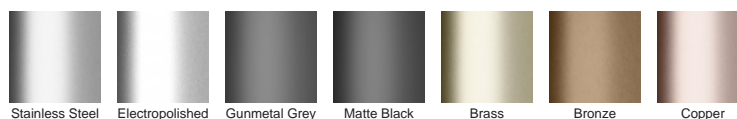

**Code** 100PPSG20

**Range** 100

**Grate Style** PPS

**Category** Modular Kits

**Channel Material** uPVC

**Steel Grade** 316

Grates longer than 1500mm supplied in sections. Tile Inserts longer than 1200mm supplied in sections. Channels over 3000mm supplied in sections with joiner. +/-2mm tolerance on dimensions.

### STORMTECH COLOUR FINISHES

Electroplate finishes subject to natural variation with time and local environment. Factors such as pools/surf beaches may require electropolishing. Contact us for suitability.