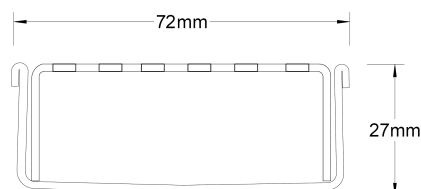

## Linear Drain

**Code** 65PASi25

**Range** 65

**Grate Style** PAS

**Category** Modular Kits

**Channel Material** Stainless Steel

**Steel Grade** 316

Grates longer than 1500mm supplied in sections. Tile Inserts longer than 1200mm supplied in sections. Channels over 3000mm supplied in sections with joiner. +/-2mm tolerance on dimensions.

Stormtech Modular Kits are supplied with grate and oversized channel to be cut down on site. One piece channel comes with pre punched spigot with outlet extender (kits up to 2000mm long). Oversized channel enables choice of outlet positions: centre, end or wherever preferred. Kits over 2000mm long and kits requiring multiple outlets are supplied with outlet on joiner plate. All kits are supplied with 2x clip-on end caps.

### SPECIFICATIONS + DIMENSIONS

<b>Channel Width</b>	72mm
<b>Channel Depth</b>	27mm
<b>Length(s)</b>	900mm 1000mm 1200mm 1500mm 1800mm 1900mm 2000mm
<b>Outlet Size</b>	DN50