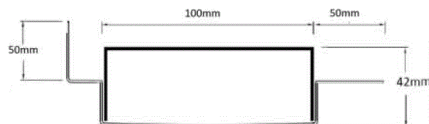

**Code** 100PSiMTLF

**Range** 100

**Grate Style** PS

**Category** Made-to-Length

**Channel Material** Stainless Steel

**Steel Grade** 316

### SPECIFICATIONS + DIMENSIONS

<b>Channel Width</b>	100mm
<b>Channel Depth</b>	42mm
<b>Length(s)</b>	As Required
<b>Outlet Size</b>	DN40, DN50, DN65, DN80, DN100

Grates longer than 1500mm supplied in sections. Tile Inserts longer than 1200mm supplied in sections. Channels over 3000mm supplied in sections with joiner. +/-2mm tolerance on dimensions.