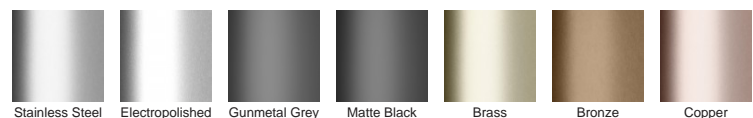

STORMTECH COLOUR FINISHES

Electroplate finishes subject to natural variation with time and local environment. Factors such as pools/surf beaches may require electropolishing. Contact us for suitability.

PRODUCT APPLICATIONS

Bathroom Drainage	Hospitality Drainage
Aged / Health Care Drainage	Paved Area Drainage
Balcony Drainage	Shower Drainage
Commercial Drainage	Multi-Residential Drainage
Courtyard / Patio Drainage	Special Needs Drainage
Pool and Spa Area Drainage	Threshold Drainage

Copyright © Stormtech Pty Ltd. Patent 733361. Drawings not to scale, please use dimensions shown. Downloaded 22/06/2026 (please check for updates)

Visit stormtech.com.au
for tools + inspiration.

Phone **1300 653 403**

Email info@stormtech.com.au