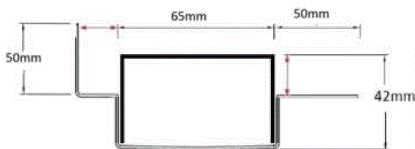

Grates longer than 1500mm supplied in sections. Tile Inserts longer than 1200mm supplied in sections. Channels over 3000mm supplied in sections with joiner. +/-2mm tolerance on dimensions.