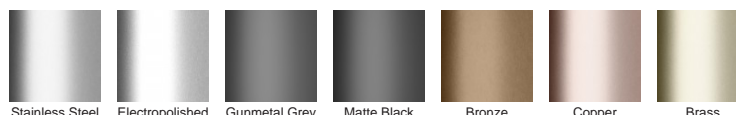

### STORMTECH COLOUR FINISHES

Electroplate finishes subject to natural variation with time and local environment. Factors such as pools/surf beaches may require electropolishing. Contact us for suitability.