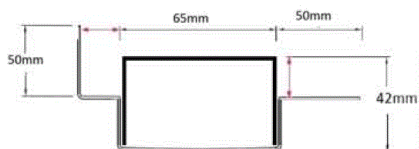

Refer to AS3500 for outlet pipe sizes specific to your installation.

**Code** 65PSiMTLF

**Range** 65

**Grate Style** PS

**Category** Made-to-Length

**Channel Material** Stainless Steel

**Steel Grade** 316

### SPECIFICATIONS + DIMENSIONS

<b>Channel Width</b>	65mm
<b>Channel Depth</b>	42mm
<b>Length(s)</b>	As Required
<b>Outlet Size</b>	DN40, DN50, DN65

Grates longer than 1500mm supplied in sections. Tile Inserts longer than 1200mm supplied in sections. Channels over 3000mm supplied in sections with joiner. +/-2mm tolerance on dimensions.