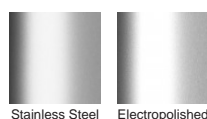

Steel Grade 316

Grates longer than 1500mm supplied in sections. Tile Inserts longer than 1200mm supplied in sections. Channels over 3000mm supplied in sections with joiner. +/-2mm tolerance on dimensions.

SPECIFICATIONS + DIMENSIONS

Channel Width	72mm
Channel Depth	27mm
Length(s)	900mm 1000mm 1200mm 1500mm 1800mm 2000mm
Outlet Size	DN50

STORMTECH COLOUR FINISHES

Electroplate finishes subject to natural variation with time and local environment. Factors such as pools/surf beaches may require electropolishing. Contact us for suitability.