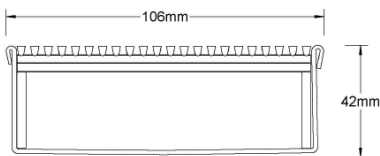

Grates longer than 1500mm supplied in sections. Tile Inserts longer than 1200mm supplied in sections. Channels over 3000mm supplied in sections with joiner. +/-2mm tolerance on dimensions.

SPECIFICATIONS + DIMENSIONS

Channel Width	106mm			
Channel Depth	42mm			
Length(s)	1000mm	1500mm	2000mm	2500mm
	3000mm	3500mm	4000mm	4500mm
	5000mm	5500mm	6000mm	
Outlet Size	DN40, DN50, DN65, DN80, DN100