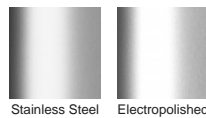

STORMTECH COLOUR FINISHES

Electroplate finishes subject to natural variation with time and local environment. Factors such as pools/surf beaches may require electropolishing. Contact us for suitability.

PRODUCT APPLICATIONS

Bathroom Drainage	Hospitality Drainage
Aged / Health Care Drainage	Paved Area Drainage
Balcony Drainage	Shower Drainage
Commercial Drainage	Multi-Residential Drainage
Courtyard / Patio Drainage	Special Needs Drainage
Pool and Spa Area Drainage	Threshold Drainage

Copyright © Stormtech Pty Ltd. Patent 733361. Drawings not to scale, please use dimensions shown. Downloaded 19/04/2026 (please check for updates)