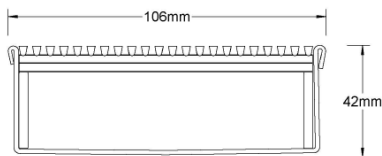

## Linear Drain

**Code** 100PSi40  
**Range** 100  
**Grate Style** PS  
**Category** Modular Kits  
**Channel Material** Stainless Steel  
**Steel Grade** 316

Grates longer than 1500mm supplied in sections. Tile Inserts longer than 1200mm supplied in sections. Channels over 3000mm supplied in sections with joiner. +/-2mm tolerance on dimensions.

Stormtech Modular Kits are supplied with grate and oversized channel to be cut down on site. One piece channel comes with pre punched spigot with outlet extender (kits up to 2000mm long). Oversized channel enables choice of outlet positions: centre, end or wherever preferred. Kits over 2000mm long and kits requiring multiple outlets are supplied with outlet on joiner plate. All kits are supplied with 2x clip-on end caps.

### SPECIFICATIONS + DIMENSIONS

<b>Channel Width</b>	106mm			
<b>Channel Depth</b>	42mm			
<b>Length(s)</b>	1000mm	1500mm	2000mm	2500mm
	3000mm	3500mm	4000mm	4500mm
	5000mm	5500mm	6000mm	
<b>Outlet Size</b>	DN40, DN50, DN65, DN80, DN100			