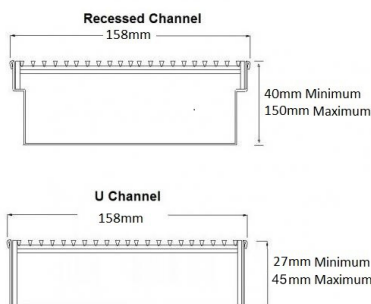

## Linear Drain

304 stainless steel grate and channel up to 125mm wide and custom channel depth.

Depth between 27mm and 135mm for a U shape Channel

Available with a 5mm wire x 5mm gap, 5mm wire x 5mm gap or 5mm wire x 5mm gap GRATE GRIP slip resistant dimple finish.

**Range** Custom Fabrication

**Grate Style** CR

**Category** Custom Made

**Channel Material** Stainless Steel

**Steel Grade** 304

Grates longer than 1500mm supplied in sections. Tile Inserts longer than 1200mm supplied in sections. Channels over 3000mm supplied in sections with joiner. +/-2mm tolerance on dimensions.

### SPECIFICATIONS + DIMENSIONS

<b>Channel Width</b>	135mm
<b>Channel Depth</b>	27mm - 135mm
<b>Length(s)</b>	As Required
<b>Outlet Size</b>	DN40, DN50, DN65, DN80, DN100