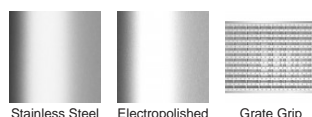

STORMTECH COLOUR FINISHES

Electroplate finishes subject to natural variation with time and local environment. Factors such as pools/surf beaches may require electropolishing. Contact us for suitability.

PRODUCT APPLICATIONS

Bathroom Drainage	Pool and Spa Area Drainage
Aged / Health Care Drainage	Hospitality Drainage
Balcony Drainage	Paved Area Drainage
Commercial Drainage	Shower Drainage
Courtyard / Patio Drainage	Multi-Residential Drainage
Driveway Drainage	Special Needs Drainage

Copyright © Stormtech Pty Ltd. Patent 733361. Drawings not to scale, please use dimensions shown. Downloaded 22/06/2026 (please check for updates)