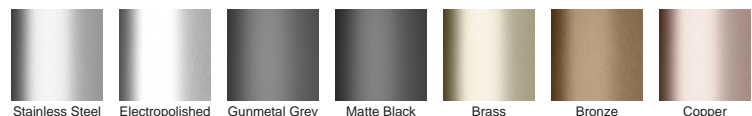

Refer to AS3500 for outlet pipe sizes specific to your installation.

**Code** 65ARG40

**Range** 65

**Grate Style** AR

**Category** Modular Kits

**Channel Material** uPVC

**Steel Grade** 316

Grates longer than 1500mm supplied in sections. Tile Inserts longer than 1200mm supplied in sections. Channels over 3000mm supplied in sections with joiner. +/-2mm tolerance on dimensions.

### STORMTECH COLOUR FINISHES

Electroplate finishes subject to natural variation with time and local environment. Factors such as pools/surf beaches may require electropolishing. Contact us for suitability.