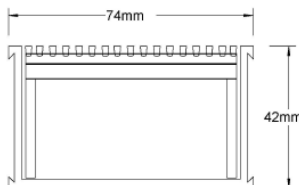

Grates longer than 1500mm supplied in sections. Tile Inserts longer than 1200mm supplied in sections. Channels over 3000mm supplied in sections with joiner. +/-2mm tolerance on dimensions.

SPECIFICATIONS + DIMENSIONS

Channel Width	74mm												
Channel Depth	42mm												
Length(s)	900mm	1000mm	1200mm	1500mm	1800mm	1900mm	2000mm	2100mm	2200mm	2400mm	2500mm	2700mm	3000mm
Outlet Size	DN40, DN50